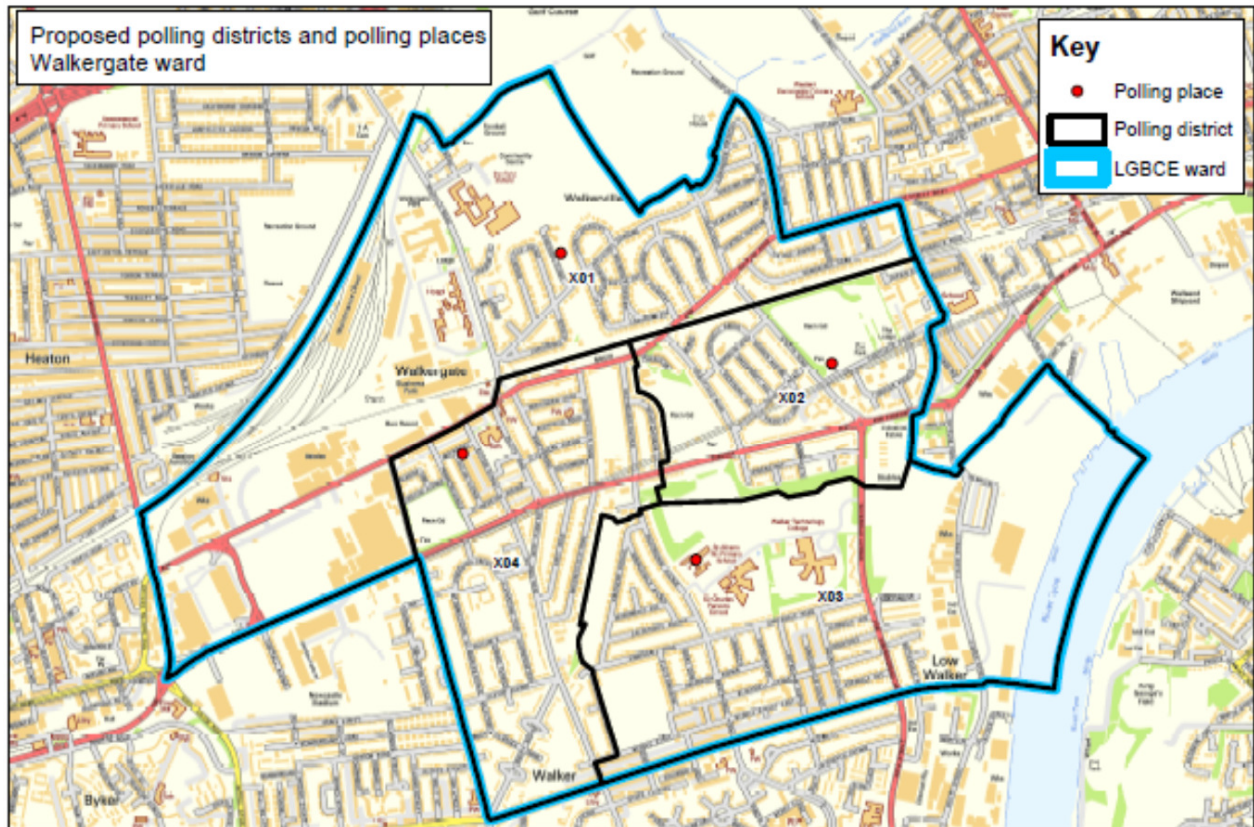

Ward: Walkergate (X)

Walkergate ward is divided into 4 polling districts, taking in areas from former Byker and South Heaton wards. There are no changes to the polling places in the former Walkergate ward. The ward is wholly within East Parliamentary Constituency.

Map produced by Informatica and Insight Team
People Clickdate
August 2017

Ward	Polling place	New Polling District	Old Polling District	Proposed Changes	Returning Officer Comments
Walkergate	Walkerville Community Centre, Pinewood Close	X01	UAE	UAE in full, Electors 1 - 1972 Plus part RAE - land to west of Walkergate Hospital site - no Plus part CAE electors 1161 - 1162 (2) Total Electors - 1974	Use polling place in former UAE Walkerville Community Centre as centrally located
Walkergate	Newcastle East End Football Club, Swans Recreation Ground, Eastfield Avenue	X02	UCE	UCE in full, Electors 1 - 1389 Total Electors - 1389	No change to boundaries or polling place
Walkergate	St Albans RC Primary School, Westbourne Avenue	X03	UDE	UDE in full, Electors 1 - 2402 Total Electors - 2402	No change to boundaries or polling place
Walkergate	93rd Scout Headquarters, Triella Hall, Walpole Street	X04	UBE	UBE in full, Electors 1 - 1302 Plus part CAE Streets Alston Avenue Baret Road Christopher Road Farne Terrace Finsbury Avenue 242-152 Fossway Hurst Terrace Odd nos 1-57 Langley Road Lownds Terrace Marske Terrace Mead walk Middle Street Moorland Crescent Musgrave Terrace Ripley Terrace Odd nos 1-163 Roman Avenue Scrogg Road Spinney Terrace St. Oswalds Avenue St. Oswalds Green Sunnycrest Avenue Thorne Terrace Ulverstone terrace Vallum Road Wall Terrace Welbeck Close Odd nos 341-495 Welbeck Road West Farm Road Whinneyfield Road Electors CAE 66-123 (58) CAE 124-199 (76) CAE 407-421 (15) CAE 643-665 (23) CAE 666-804 (139) CAE 805-873 (69) CAE 979-990 (12) CAE 991-1041 (51) CAE 1047-1092 (46) CAE 1093-1132 (40) CAE 1133-1156 (24) CAE 1157-1160 (4) CAE 1163-1254 (92) CAE 1290-1306 (17) CAE 1569-1588 (20) CAE 1589-1721 (133) CAE 1956-2134 (180) CAE 2135-2163 (29) CAE 2164-2267 (104) CAE 2268-2307 (40) CAE 2308-2312 (5) CAE 2313-2330 (18) CAE 2333-2430 (98) CAE 2431-2463 (32) CAE 2464-2482 (19) No Electors CAE 2524-2584 (61) CAE 2585-2627 (43) CAE 2628-2751 (124)	Use polling place in former UBE 93rd Scout Headquarters